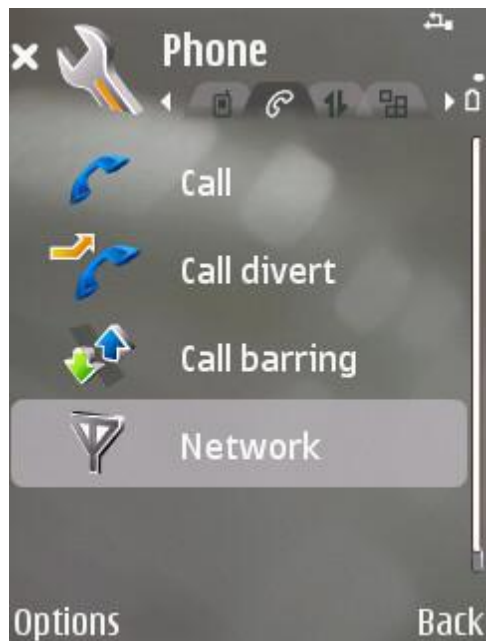

Manual Roam on a Symbian Series 60 (E-series) Nokia

To perform a manual roam press your **Menu** key and select **Tools**.

Select **Settings** and then **Phone**.

Go to **Network** and change the **Operator Selection** to **Manual**.

Select another Network from the list that appears. This will give you the message **No access!** Once you have done this select your Home network to complete the manual roam.