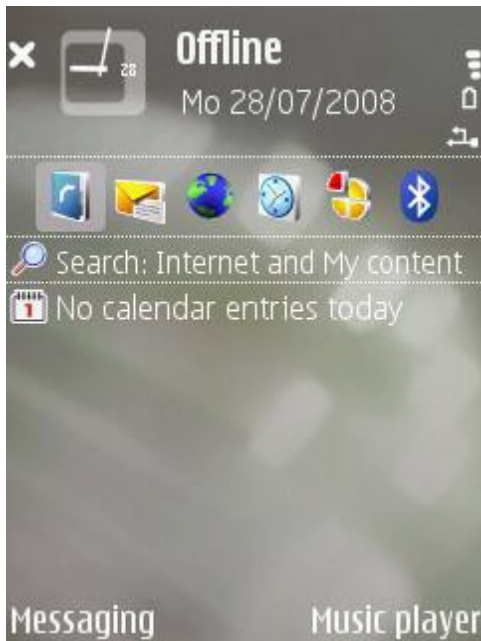

Manual Roam on a Symbian Series 60 (E-series) Nokia

To perform a manual roam press your **Menu** key and select **Tools**.

Select **Settings** and then **Phone**.

Go to **Network** and change the **Operator Selection** to **Manual**.

Select another Network from the list that appears. This will give you the message **No access!** Once you have done this select your Home network to complete the manual roam.