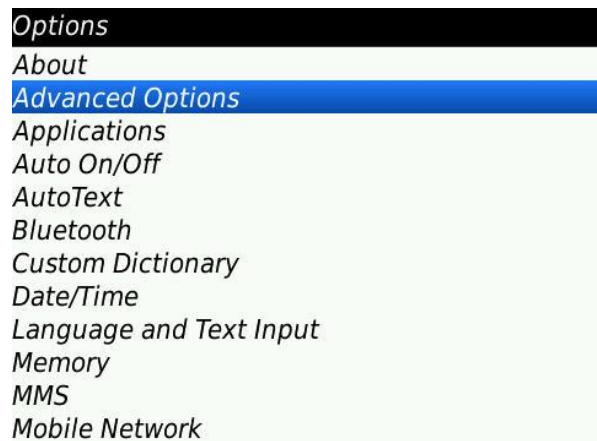

# Register On Network

From the device go to **Options**.

Select **Advanced Options**.

Select **Host Routing Table** and then click the menu/BlackBerry button and select **Register Now**.

You should then get a message saying that you have registered with the wireless network.