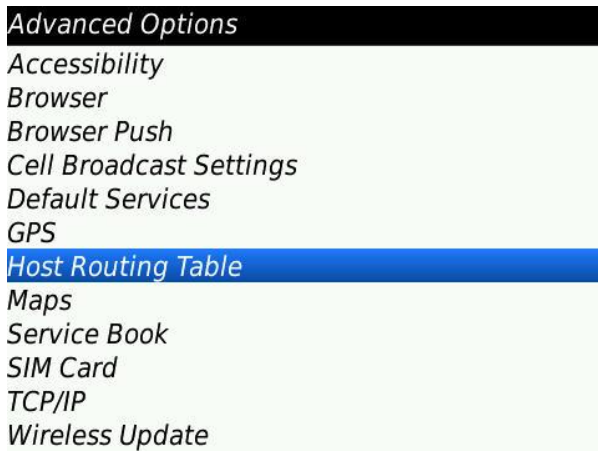

# Register On Network

From the device go to **Options**.

Select **Advanced Options**.

Select **Host Routing Table** and then click the menu/BlackBerry button and select **Register Now**.

You should then get a message saying that you have registered with the wireless network.