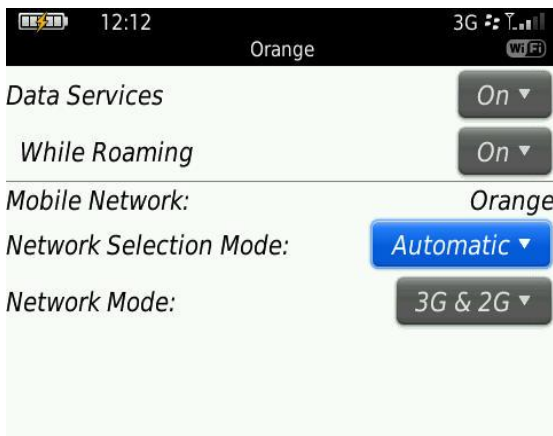

Manual Network Roam

To perform a **Manual Roam** select **Options** on your BlackBerry and then select **Mobile Network**.

Change the **Network Selection Mode** to from **Automatic** to **Manual**, choose another Network and click.

The new Network will now be displayed on the home screen.