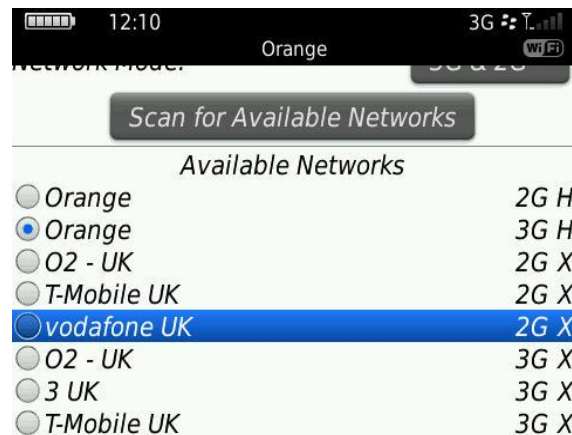

Manual Network Roam

To perform a **Manual Roam** select **Options** on your BlackBerry and then select **Mobile Network**.

Change the **Network Selection Mode** to from **Automatic** to **Manual**, choose another Network and click.