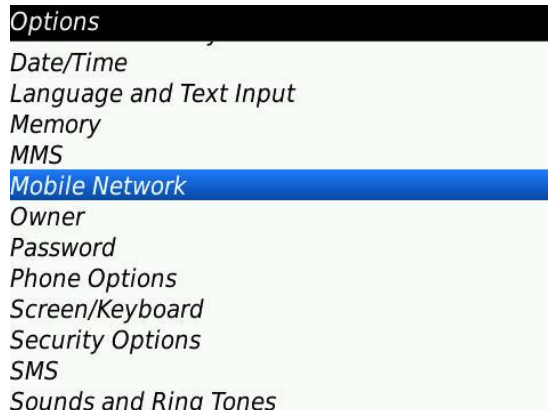

Manual Network Roam

To perform a **Manual Roam** select **Options** on your BlackBerry and then select **Mobile Network**.

Change the **Network Selection Mode** to from **Automatic** to **Manual**, choose another Network and click.

The new Network will now be displayed on the home screen.