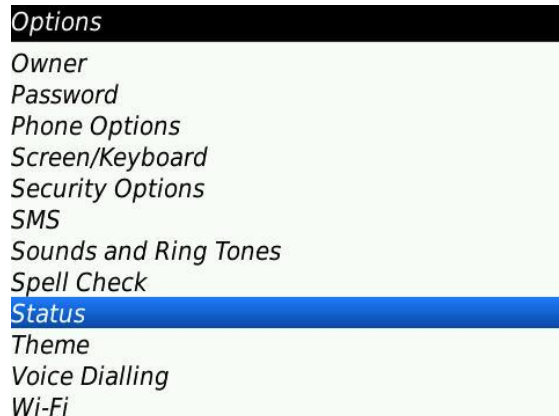

Where do I find my BlackBerry PIN and IMEI?

Press the BlackBerry button and scroll down to **Options**.

Click on **Status**.

Within here it will display your **BlackBerry PIN** and **IMEI**.