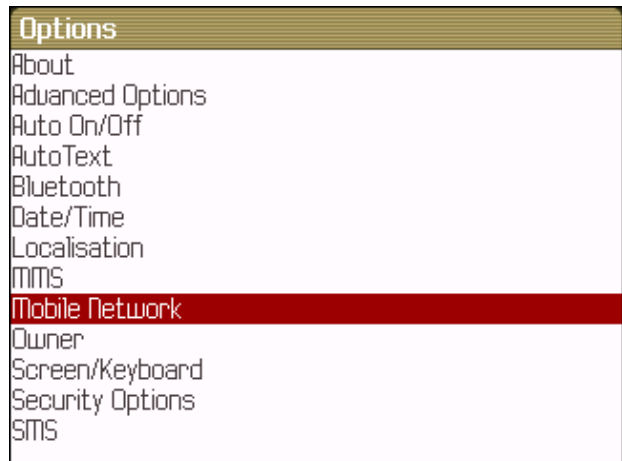

Manual Roam on a BlackBerry

To perform a manual roam select **Settings** or **Options** on your BlackBerry and then select **Mobile Network**.

Change the selection mode to **Manual**, choose another network and click **Select Network**.