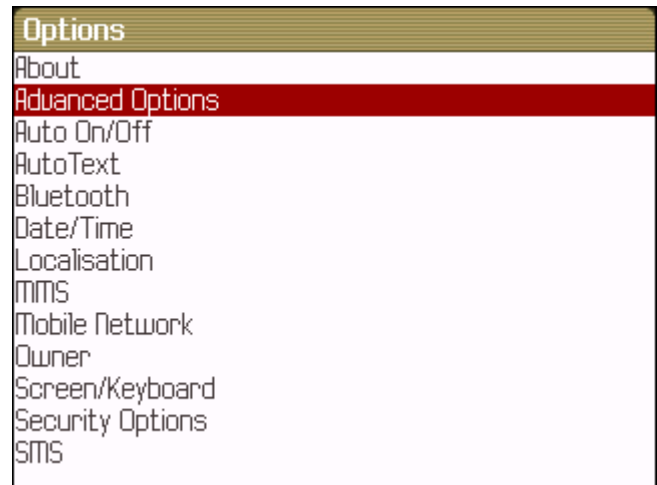

Register on Network

From the device go to **Options** (Settings) and select **Advanced Options**.

Select **Host Routing Table** and then click the menu/BlackBerry button and select **Register Now**.

You should then get a message through saying that you have registered with the wireless Network.