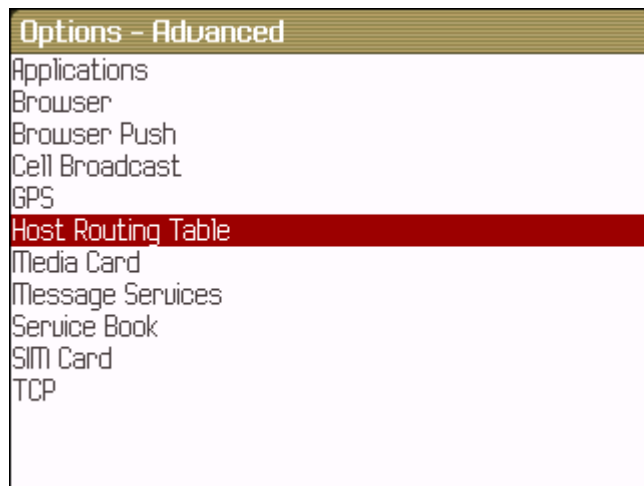

Register on Network

From the device go to **Options** (Settings) and select **Advanced Options**.

Select **Host Routing Table** and then click the menu/BlackBerry button and select **Register Now**.

You should then get a message through saying that you have registered with the wireless Network.