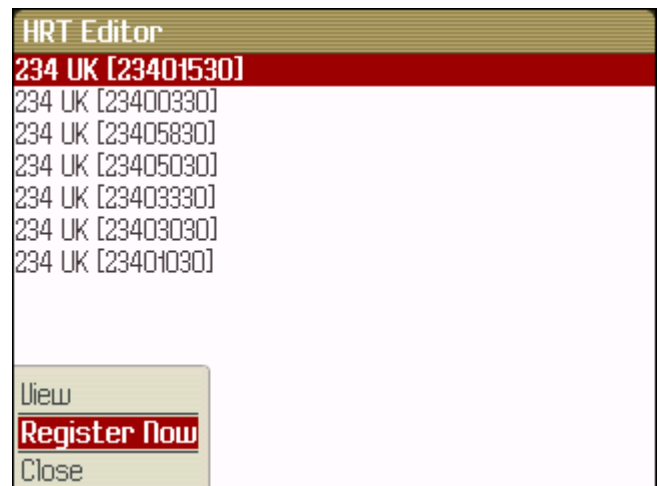

Register on Network

From the device go to **Options** (Settings) and select **Advanced Options**.

Select **Host Routing Table** and then click the menu/BlackBerry button and select **Register Now**.

You should then get a message through saying that you have registered with the wireless Network.